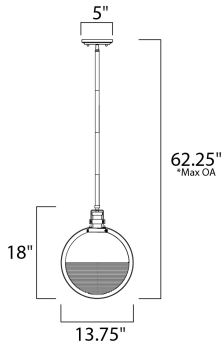

PRODUCT DESCRIPTION

*max overall height

MEASUREMENTS

- DIMENSION : 13.75" L x 12.25" W x 18" H
- MAX OAH : 62.25" OAH
- CANOPY : 5" W x 0.75" H x 5" L
- HANGING WEIGHT : 9.02 lb

LAMPING

- INPUT VOLTAGE : 120V
- LUMENS : 800 Rated (800 Del.)
- BULB : 1 x 9W LED E26 Medium , 9W Total
- BULB INCLUDED : (Included)
- DIMMABLE : Yes
- CRI : 90+ CRI
- COLOR_TEMP : 3000K

FINISHES OPTION

- Black / Satin Nickel (BKS)

GLASS

Clear CL

MATERIAL

Steel, Glass

RATINGS

cULus
Dry Location
JA8 Bulb In